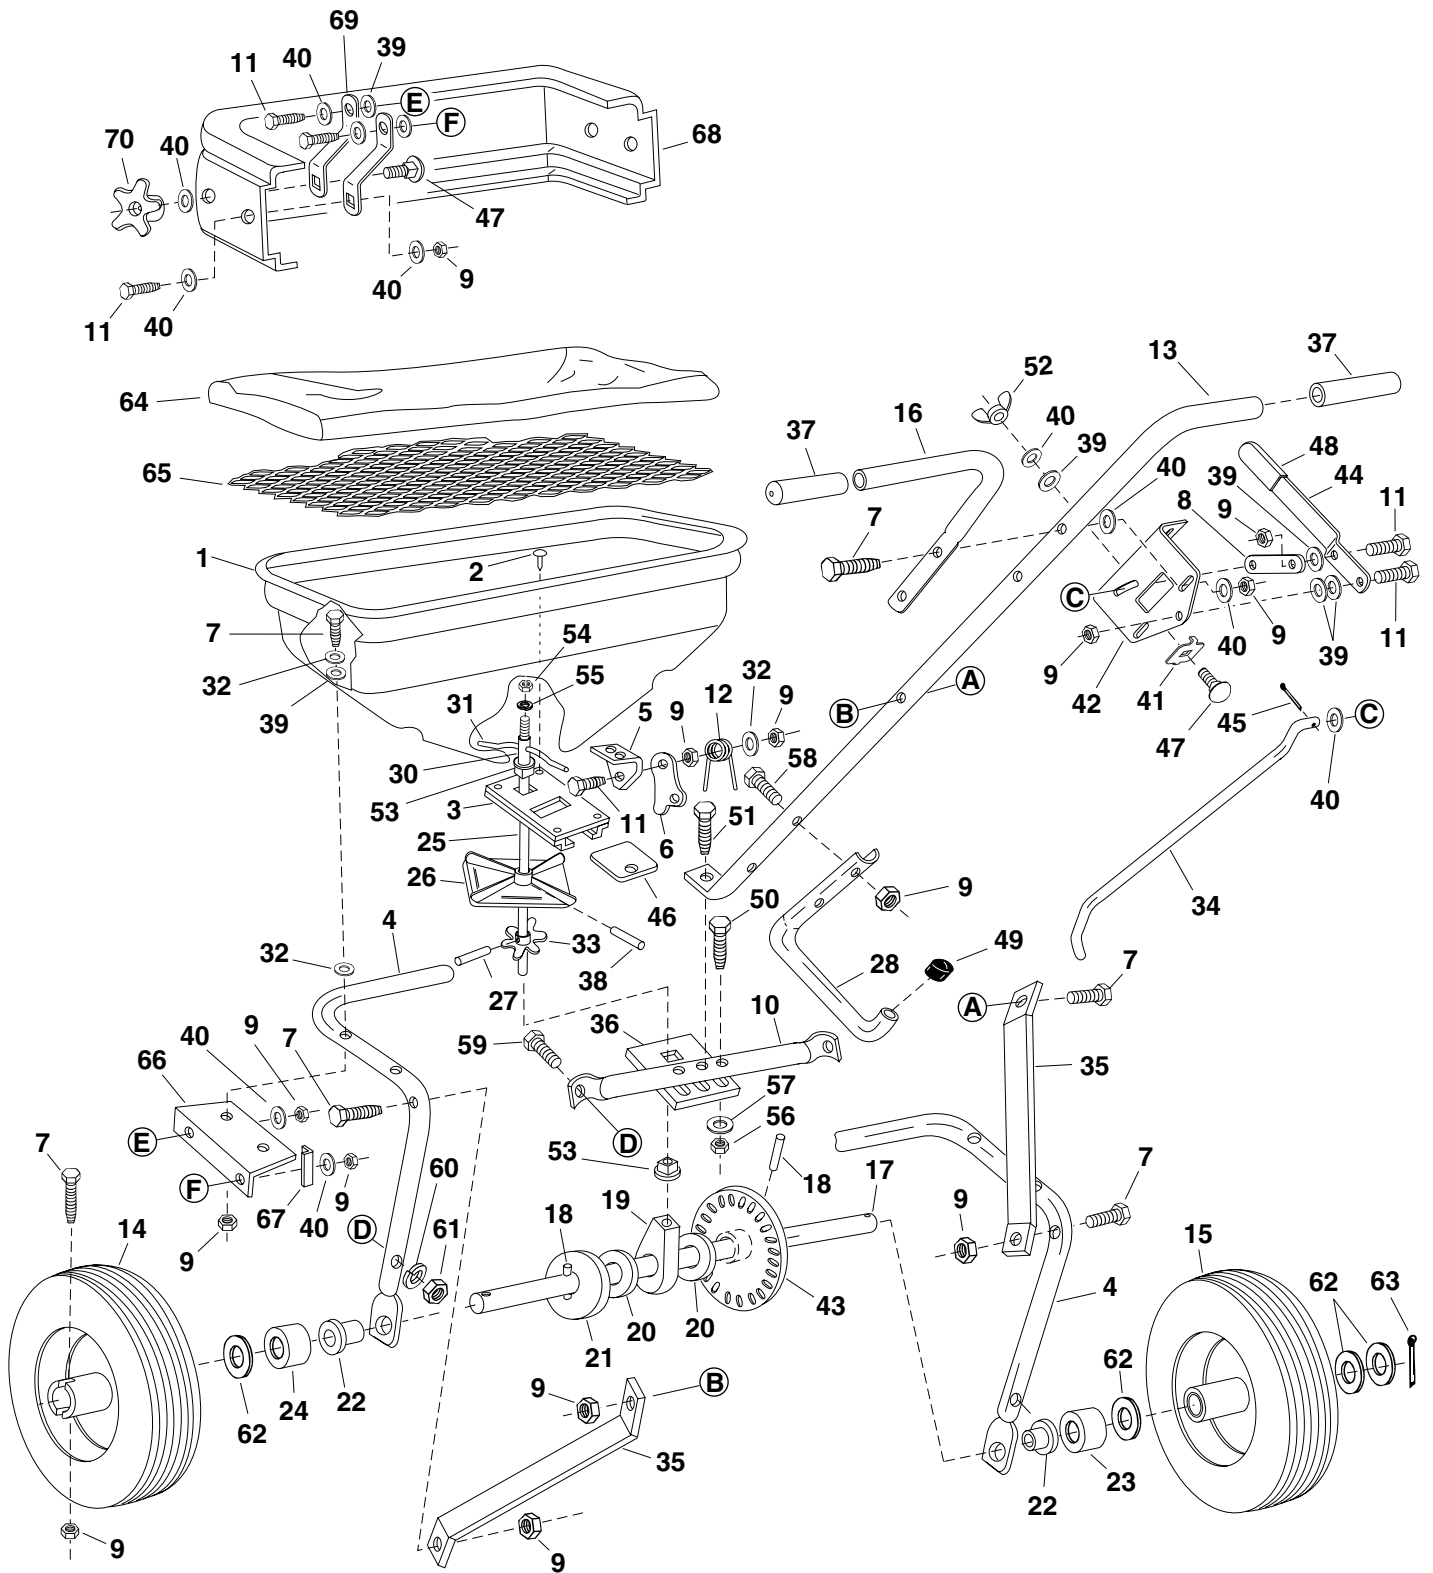

REPAIR PARTS FOR BROADCAST SPREADER MODEL 45-02102-101

REPAIR PARTS FOR BROADCAST SPREADER MODEL 45-02102-101

REF. NO.	PART NO.	QTY.	DESCRIPTION	REF. NO.	PART NO.	QTY.	DESCRIPTION
1	44466	1	Hopper	37	44482	2	Grip, Handle
2	43882	4	Rivet, Stainless	38	46055	1	Pin, Spring 1/8" Dia. x 1" Lg.
3	62482	1	Ass'y, Guide Closure	39	1543-069	14	Washer, Nylon
4	44462	1	Tube, Frame	40	R19111116	20	Washer, 5/16 SAE
5	23753	1	Slide Gate Angle Bracket	41	24858	1	Stop, Adjustable
6	23758	1	Slide Gate Bracket	42	24855	1	Bracket, Flow Control Mount
7	1509-69	12	Bolt, Hex 1/4-20 x 1-3/4" Lg.*	43	62474	1	Gear Assembly
8	24857	1	Flow Control Link	44	24856	1	Flow Control Arm
9	43013	22	Nut, Hex Lock 1/4-20 Thd. *	45	44101	1	Cotter Pin 3/32" x 3/4" Lg.*
10	43808	1	Tube, Crossover	46	23533	1	Plate, Closure
11	43012	9	Bolt, Hex 1/4-20 x 3/4" Lg. Gr. 5	47	44950	3	Bolt, Carriage 1/4-20 x 3/4" Lg.
12	44566	1	Spring, Torsion	48	43848	1	Grip, Flow Control Arm
13	44463	1	Tube, Handle (Long)	49	44481	1	Cap, Vinyl
14	44457	1	Wheel (Drive)	50	41576	2	Bolt, Hex 3/8"-16 x 1-3/4" Lg.
15	44456	1	Wheel (Idler)	51	43054	1	Bolt, Hex 3/8"-16 x 2" Lg.
16	44464	1	Tube, Handle (Short)	52	47141	1	Nylon Wing Nut, 1/4-20
17	23752	1	Shaft, Axle	53	44285	2	Bushing, Delrin 3/8" I.D.
18	43851	2	Pin, Spring 5/32" Dia. x 1-1/4" Lg.	54	43015	1	Nut, Hex 3/8-16 Thd.*
19	43871	1	Bushing, Axle Shaft	55	43003	1	Lock Washer 3/8"
20	1540-32	5	Washer, Flat 1.25 x .78 x .01	56	43082	3	Nut, Hex Lock 3/8-16 Thd.
21	1540-162	1	Washer, 2.0 x .81 x 10ga	57	43070	5	Washer, 3/8" Std.
22	47615	2	Bearing, Flange	58	43648	2	Bolt, Hex 1/4"-20 x 1-1/2" Lg.
23	44494	1	Tube, Long Spacer 1.33" Lg.	59	43084	2	Bolt, Hex 5/16"-18 x 1-3/4" Lg.
24	44450	1	Tube, Short Spacer 1.00" Lg.	60	43086	2	Washer, Lock 5/16"
25	47437	1	Shaft, Sprocket	61	43064	2	Nut, Hex Lock 5/16"
26	04367	1	Spreader Plate	62	43009	4	Washer, 1-5/8" x 25/32"
27	43850	1	Pin, Spring 1/8" Dia. x 5/8" Lg.	63	43093	1	Cotter Pin, 1/8" x 1-1/2"
28	44465	1	Tube, Leg Stand	64	43962	1	Vinyl Hopper Cover
29	C-9M5732	2	Pop Rivet (Not Shown)	65	47441	1	Hopper Screen
30	23766	1	Sleeve, Agitator	66	24125	2	Shield Bracket
31	43878	1	Wire, Agitator	67	23999	2	Angle Stop Bracket
32	43088	13	Washer, Flat 1/4" Std.	68	46119	1	Spreader Shield
33	44468	1	Sprocket - 6 Tooth	69	23998	4	Shield Swivel Bracket
34	44514	1	Rod, Flow Control	70	46120	2	Plastic Knob
35	23525	2	Brace, Hitch		48324	1	Owner's Manual
36	23762	1	Support, Shaft				